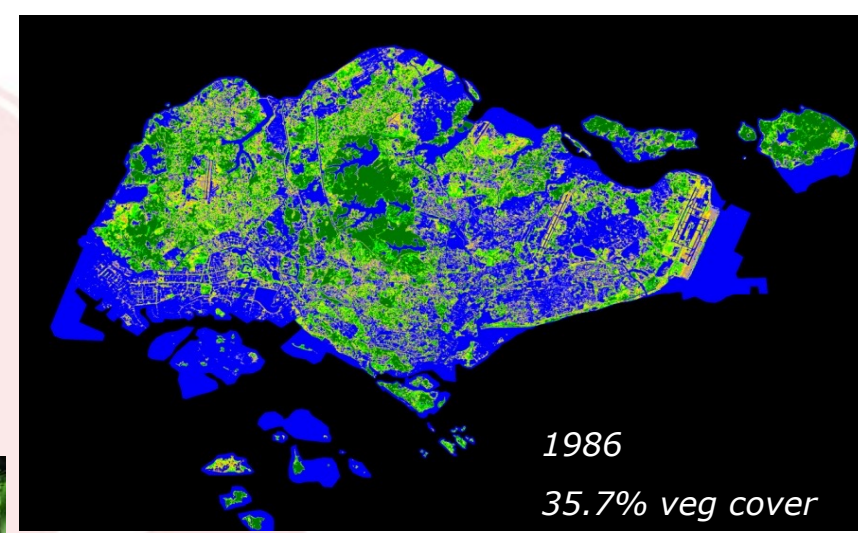

A purple wall with a green leaf pattern and a paved ground in front of it. The wall features the text "Gardens by the Bay" in white, "Bay South" in red, and "Part 1" in orange. The background shows lush green trees under a clear blue sky.

Gardens by the Bay

Bay South

Part 1

Perpetual summer and high rainfall...

High flora and fauna biodiversity

... melting pot of cultures

... melting pot of cultures

Singapore - A City in a Garden

- A vibrant metropolis nestled in a lush and pervasive mantle of tropical greenery

Intak Sempang Jalan
Tolak Sempang
Intak Sempang

Presentation Outline:

- City in a Garden
- Value Proposition of GB
- Planning & Design Strategies
- Design Elements
- Photo Journey