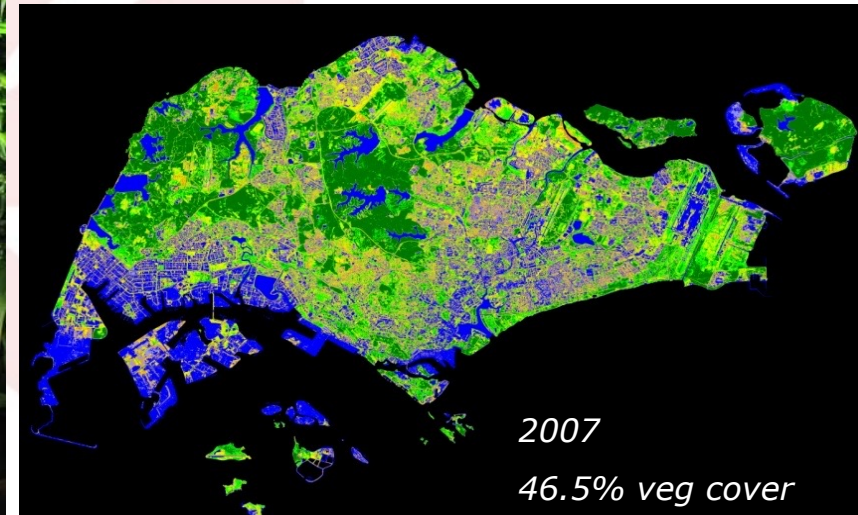

A purple wall with a green leaf pattern and a paved ground in front of it. The wall features the text "Gardens by the Bay" in white, "Bay South" in red, and "Part 1" in orange. The background shows lush green trees under a clear blue sky.

Gardens by the Bay

Bay South

Part 1

Perpetual summer and high rainfall...

High flora and fauna biodiversity

... melting pot of cultures

... melting pot of cultures

Singapore - A City in a Garden

- A vibrant metropolis nestled in a lush and pervasive mantle of tropical greenery

Intak Sempang Jalan
Tolak Sempang
Intak Sempang

Presentation Outline:

- City in a Garden
- Value Proposition of GB
- Planning & Design Strategies
- Design Elements
- Photo Journey