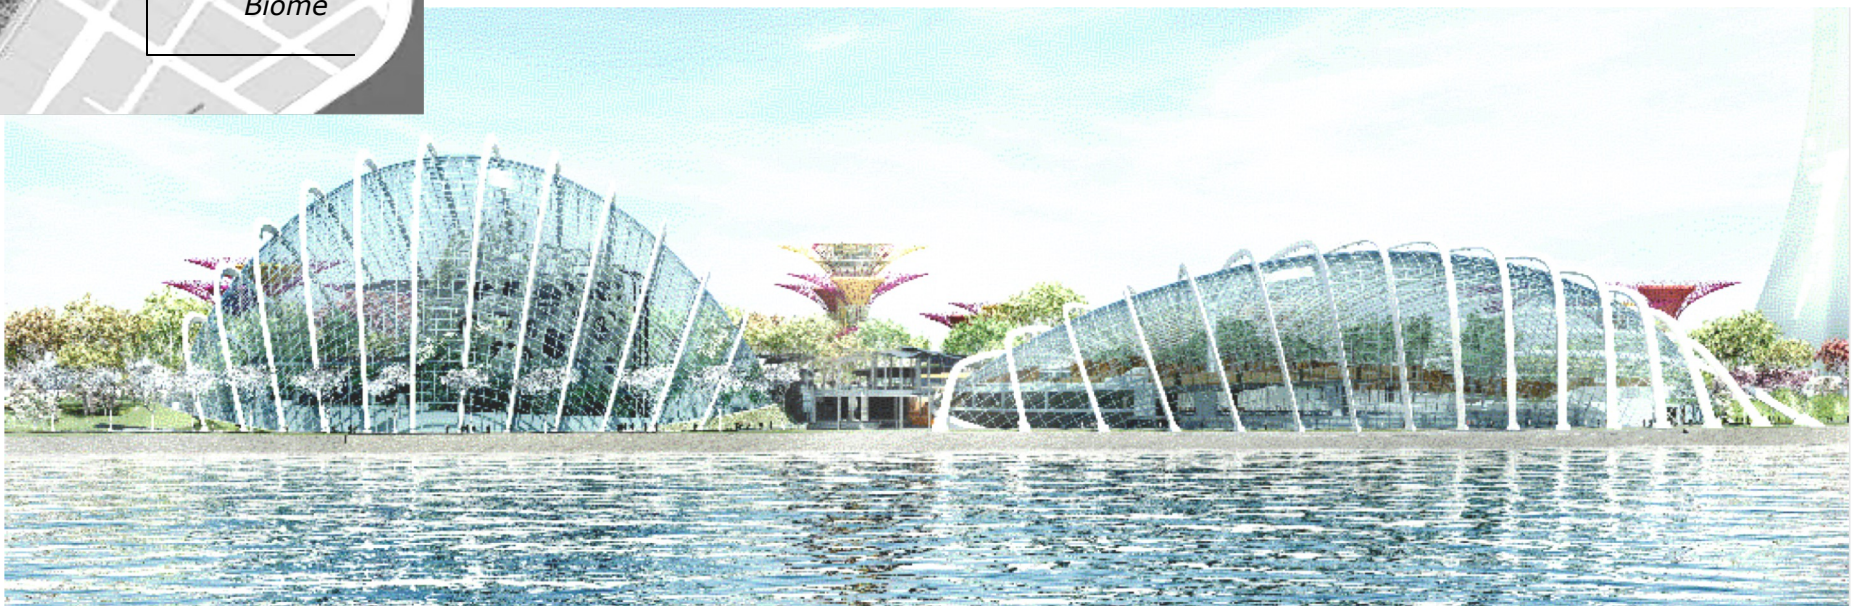

A purple wall with a green leaf pattern and a paved ground in front of it. The wall features the text "Gardens by the Bay" in white, "Bay South" in red, and "Part 1" in orange. The background shows lush green trees under a clear blue sky.

Gardens by the Bay

Bay South

Part 1

Perpetual summer and high rainfall...

High flora and fauna biodiversity

... melting pot of cultures

... melting pot of cultures

Singapore - A City in a Garden

- A vibrant metropolis nestled in a lush and pervasive mantle of tropical greenery

Intak Sempang Jalan
Tolak Sempang
Intak Sempang

Presentation Outline:

- City in a Garden
- Value Proposition of GB
- Planning & Design Strategies
- Design Elements
- Photo Journey

Master Plan Design – Bay South

GARDENS BY THE BAY

Cooled Conservatory Complex

Bay South Gardens – Conservatories

Energetics of Conservatories

Energetics of Conservatories

Gardens by the Bay

Bay South Gardens SuperTrees