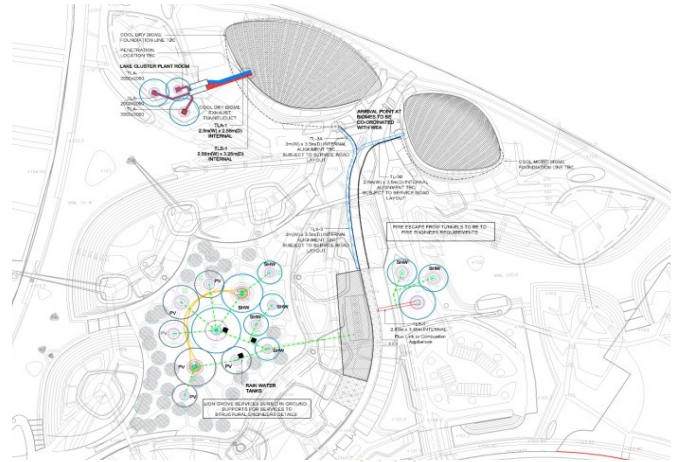

Environmental Technologies on SuperTrees