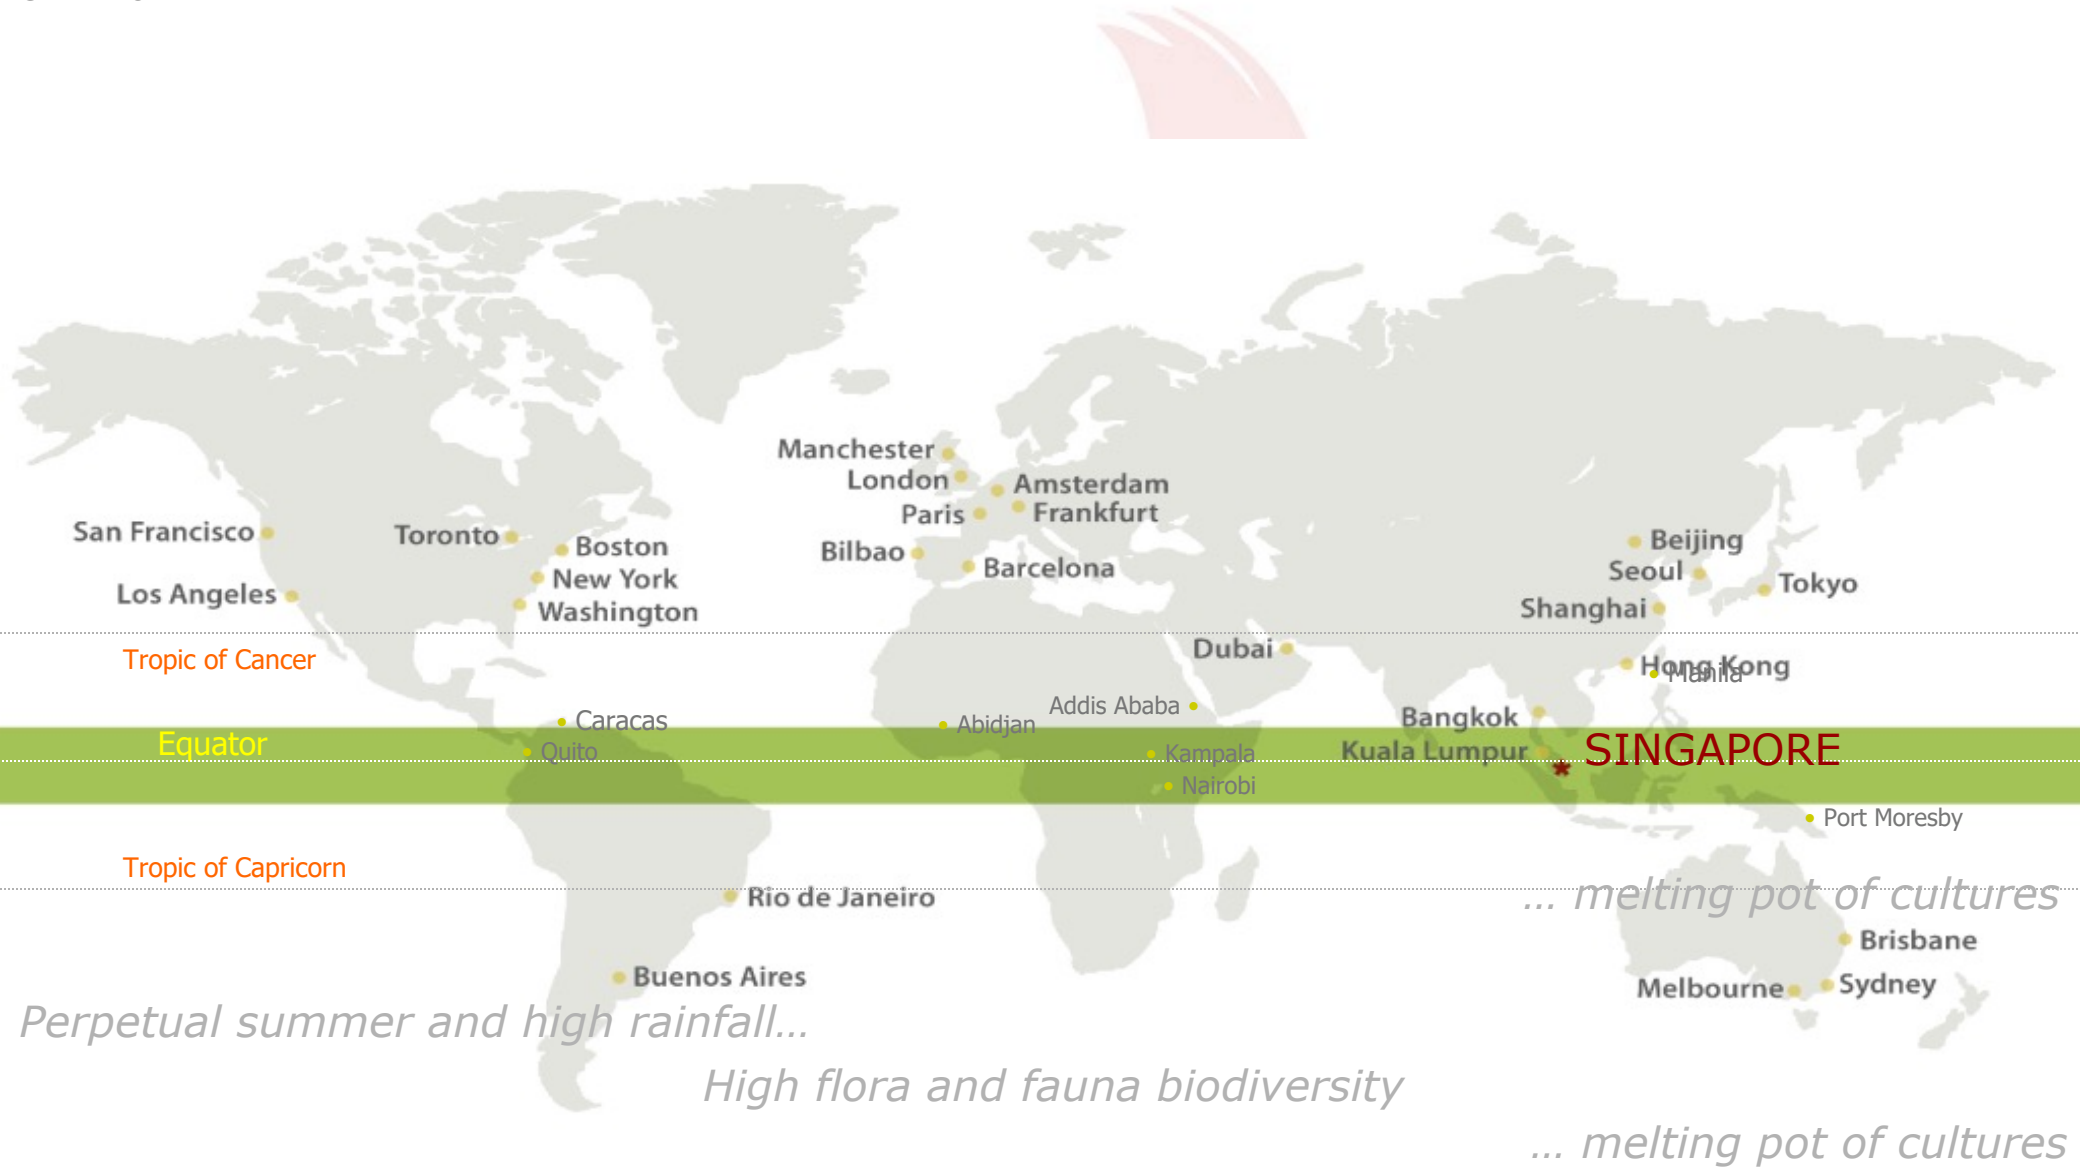

A purple wall with a green leaf pattern and a paved ground in front of it. The wall features the text "Gardens by the Bay" in white, "Bay South" in red, and "Part 1" in orange. The background shows lush green trees under a clear blue sky.

Gardens by the Bay

Bay South

Part 1

Perpetual summer and high rainfall...

High flora and fauna biodiversity

... melting pot of cultures

... melting pot of cultures

Singapore - A City in a Garden

- A vibrant metropolis nestled in a lush and pervasive mantle of tropical greenery

Intak Sempang Jalan
Tolak Sempang
Intak Sempang

Presentation Outline:

- City in a Garden
- Value Proposition of GB
- Planning & Design Strategies
- Design Elements
- Photo Journey