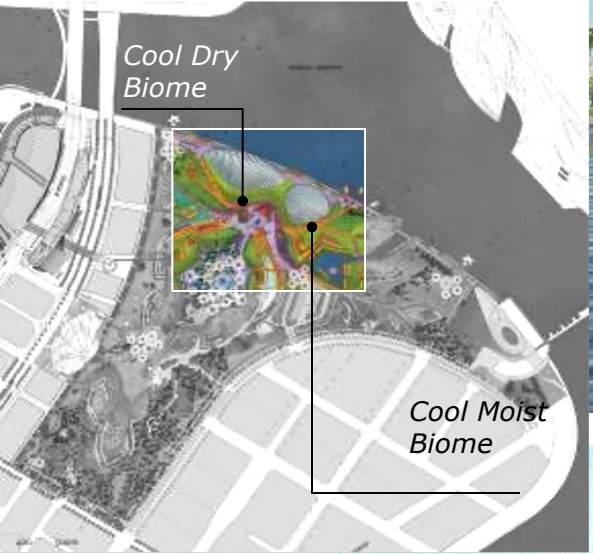

A purple wall with a green leaf pattern and a paved ground in front of it. The wall features the text "Gardens by the Bay" in white, "Bay South" in red, and "Part 1" in orange. The background shows lush green trees under a clear blue sky.

Gardens by the Bay

Bay South

Part 1

Perpetual summer and high rainfall...

High flora and fauna biodiversity

... melting pot of cultures

... melting pot of cultures

Singapore - A City in a Garden

- A vibrant metropolis nestled in a lush and pervasive mantle of tropical greenery

Intak Sempang Jalan
Tolak Sempang
Intak Sempang

Presentation Outline:

- City in a Garden
- Value Proposition of GB
- Planning & Design Strategies
- Design Elements
- Photo Journey

Master Plan Design – Bay South

GARDENS BY THE BAY

Cooled Conservatory Complex

Bay South Gardens – Conservatories

Energetics of Conservatories

Energetics of Conservatories

Gardens by the Bay

Bay South Gardens SuperTrees