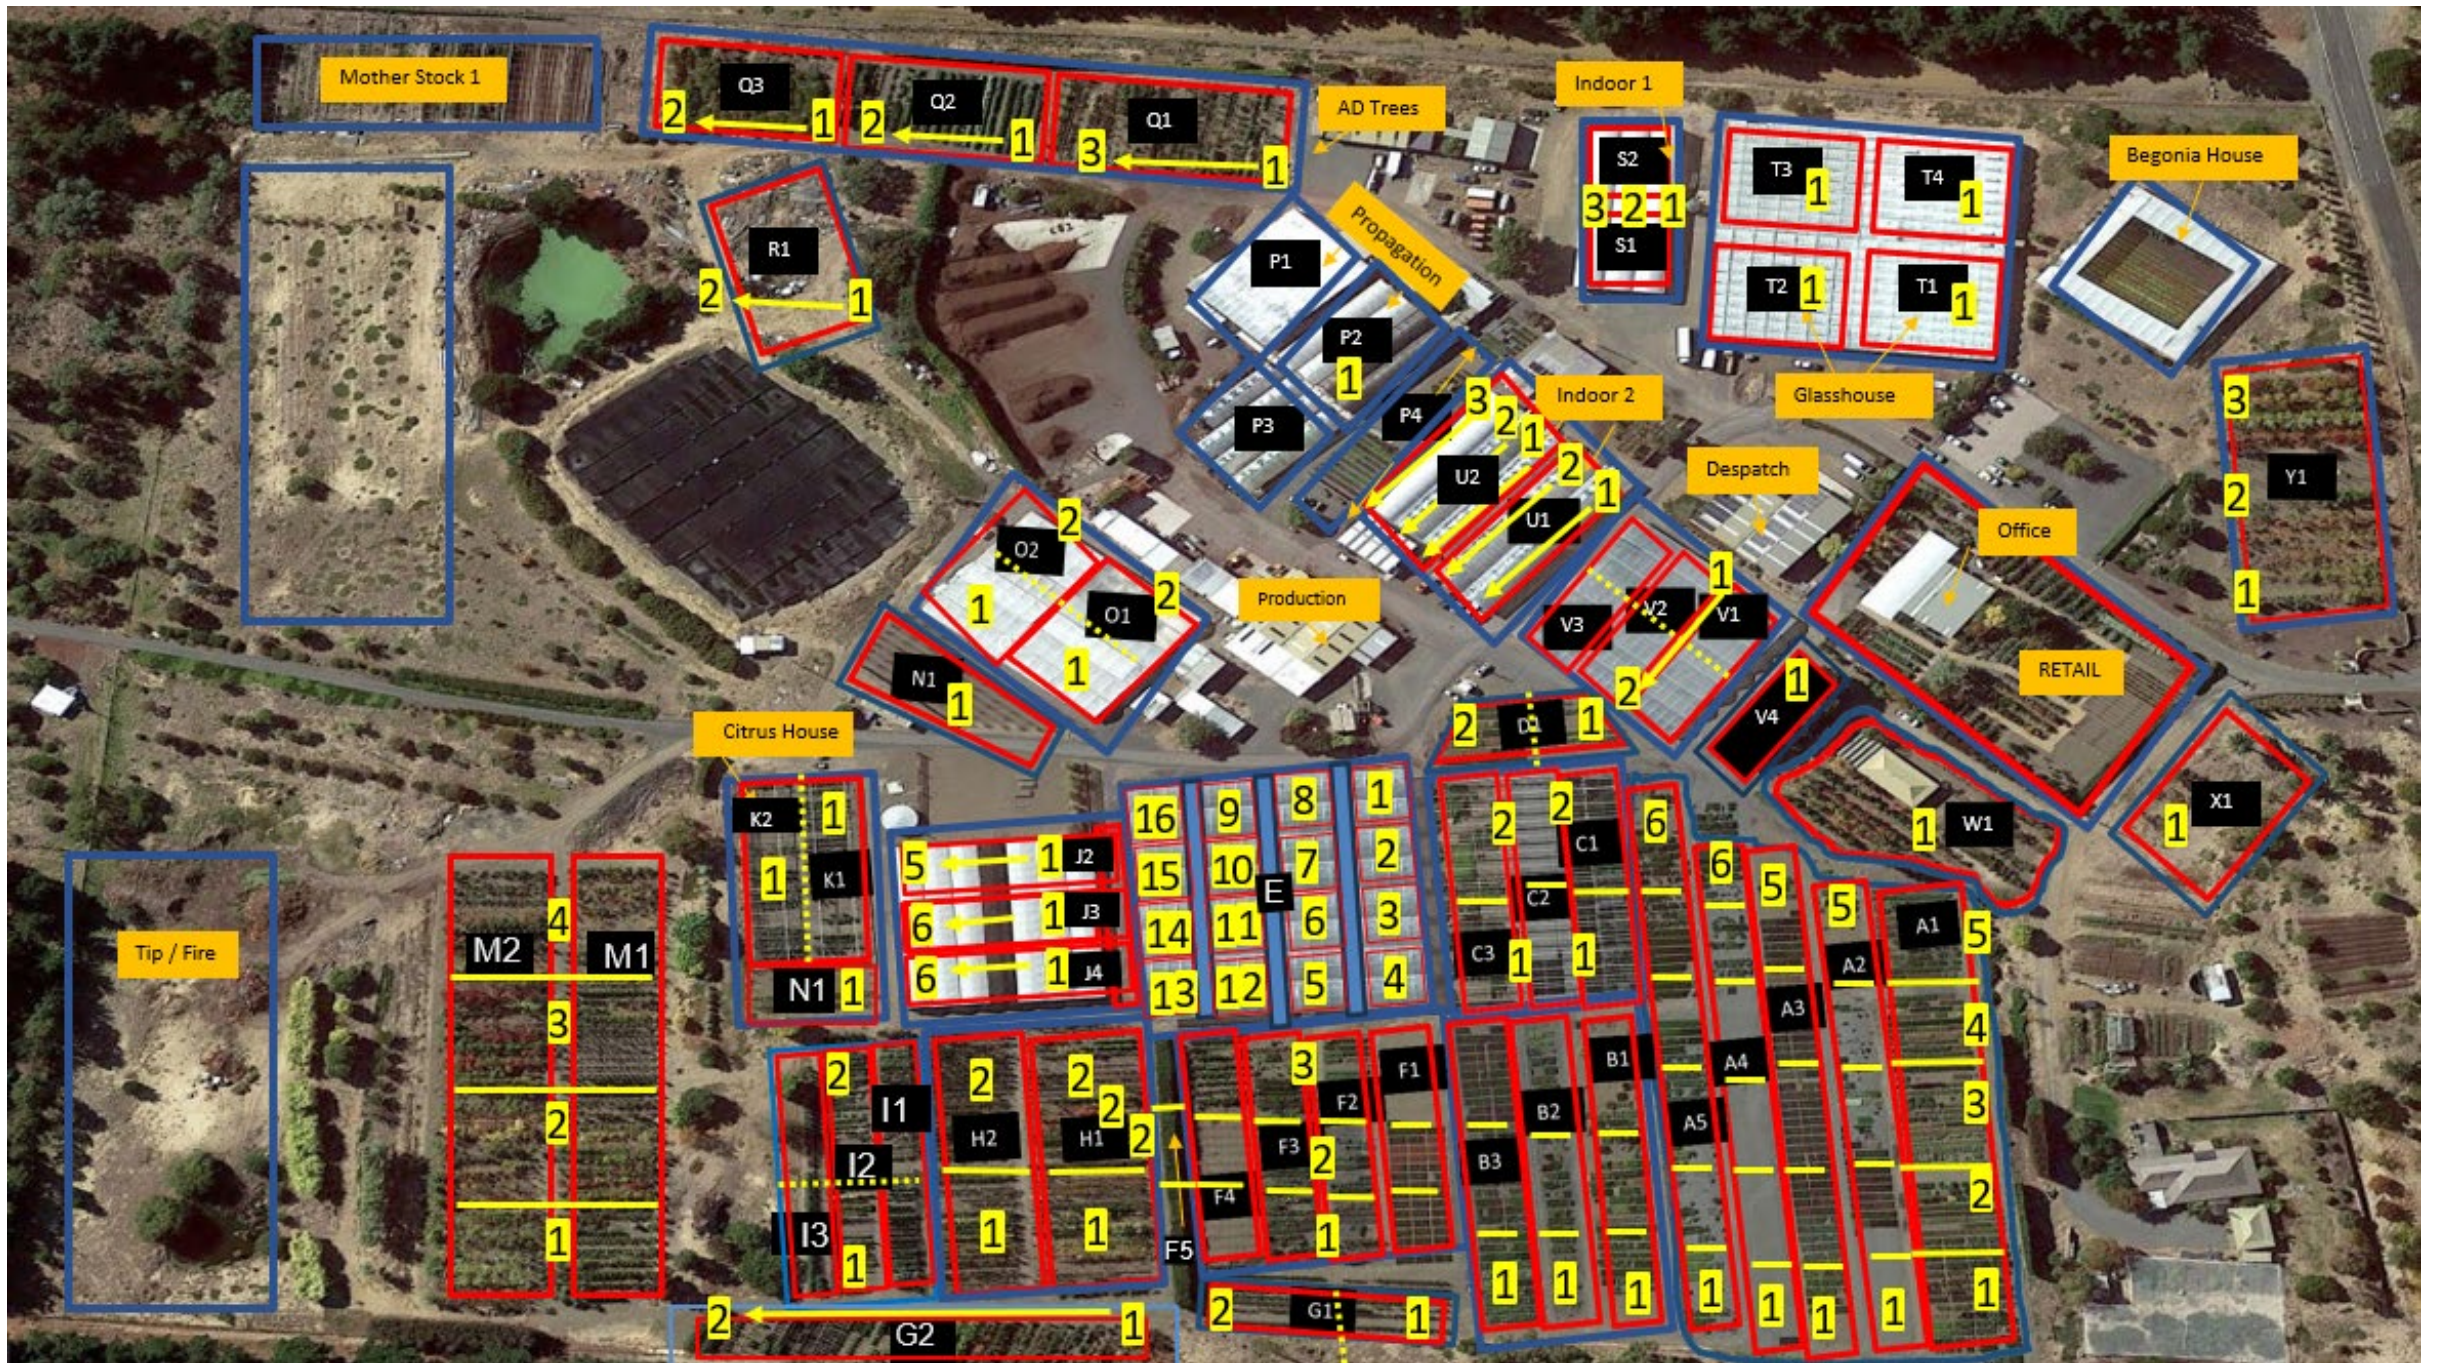

Printed from EvergreenConnect

Current Way

Future Way

Evergreen connect order page and pulling an order

SHOW ALL SPECIES ▼

SHOW ALL SIZES ▼

We're wrapping up things for Christmas. We will be closed from Friday 22nd December 2023 and re-opening on the 2nd of January 2024. Deliveries will be as usual in the lead up.

150 days of flower
colour your home inside and out

PMA

Dispatch pulling and preparation of stock

Loading ramp and tailgate lifters

Demtec3016

Handling
Procedures

Reduce Labour Cost

Best Growing
Conditions