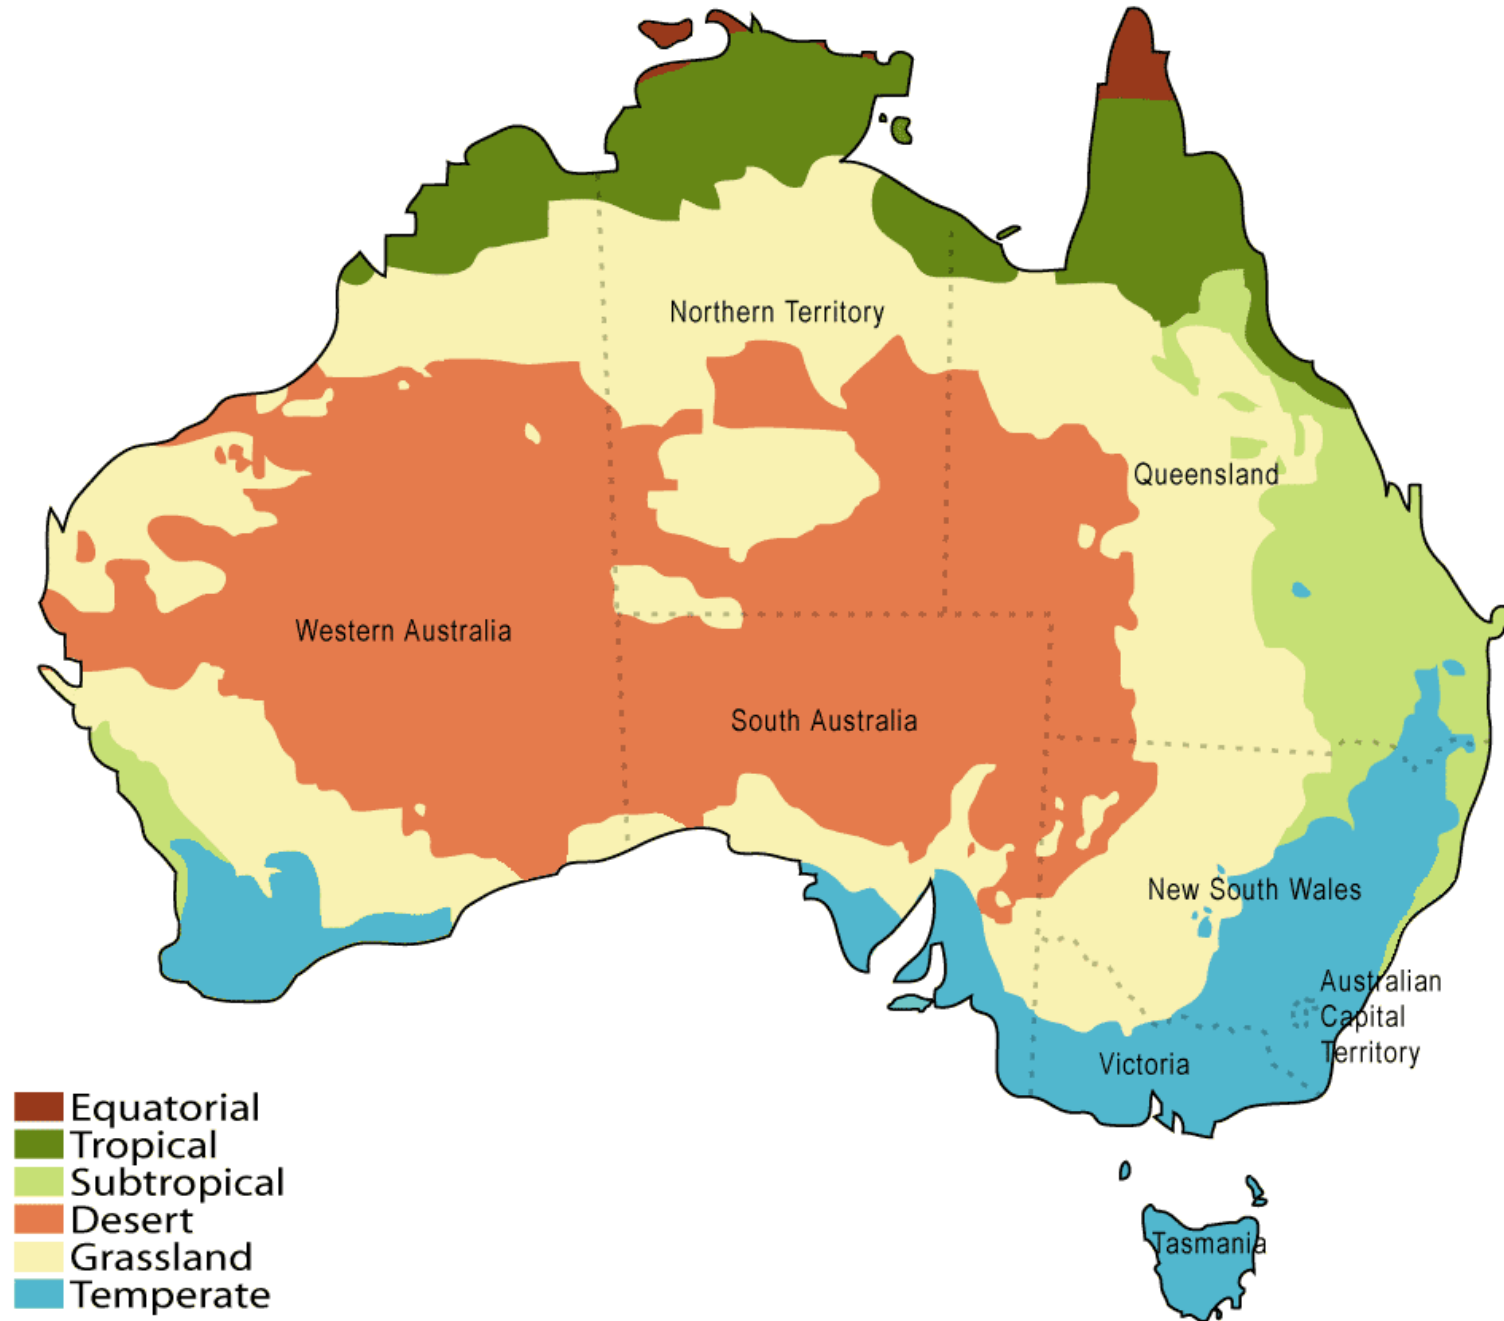

Founded in 1956, Westland Nurseries is still going strong with the third generation now running the business as both grower and retailer with production of 500 000 plants per year.

Efficiencies (MECHANISATION) IN A SMALL NURSERY

- WESTLAND NURSERIES
 - HOBART
 - TASMANIA
- IPPS SOUTHERN AFRICAN CONFERENCE FEB 24

Then what do
nursery people
believe in !!

Aust.

1956

Pop and the Workers 1957

1968

- Situated on a hill and a valley
- A very challenging site
- 1980-81

WHAT IS

Lenah Valley ←
to
Seven Mile Beach

23Km
25min Drive

1989/90 seven mile beach

Wide range plants

Poinsettias to hyacinths

greenhouse

House plants to semi advance trees