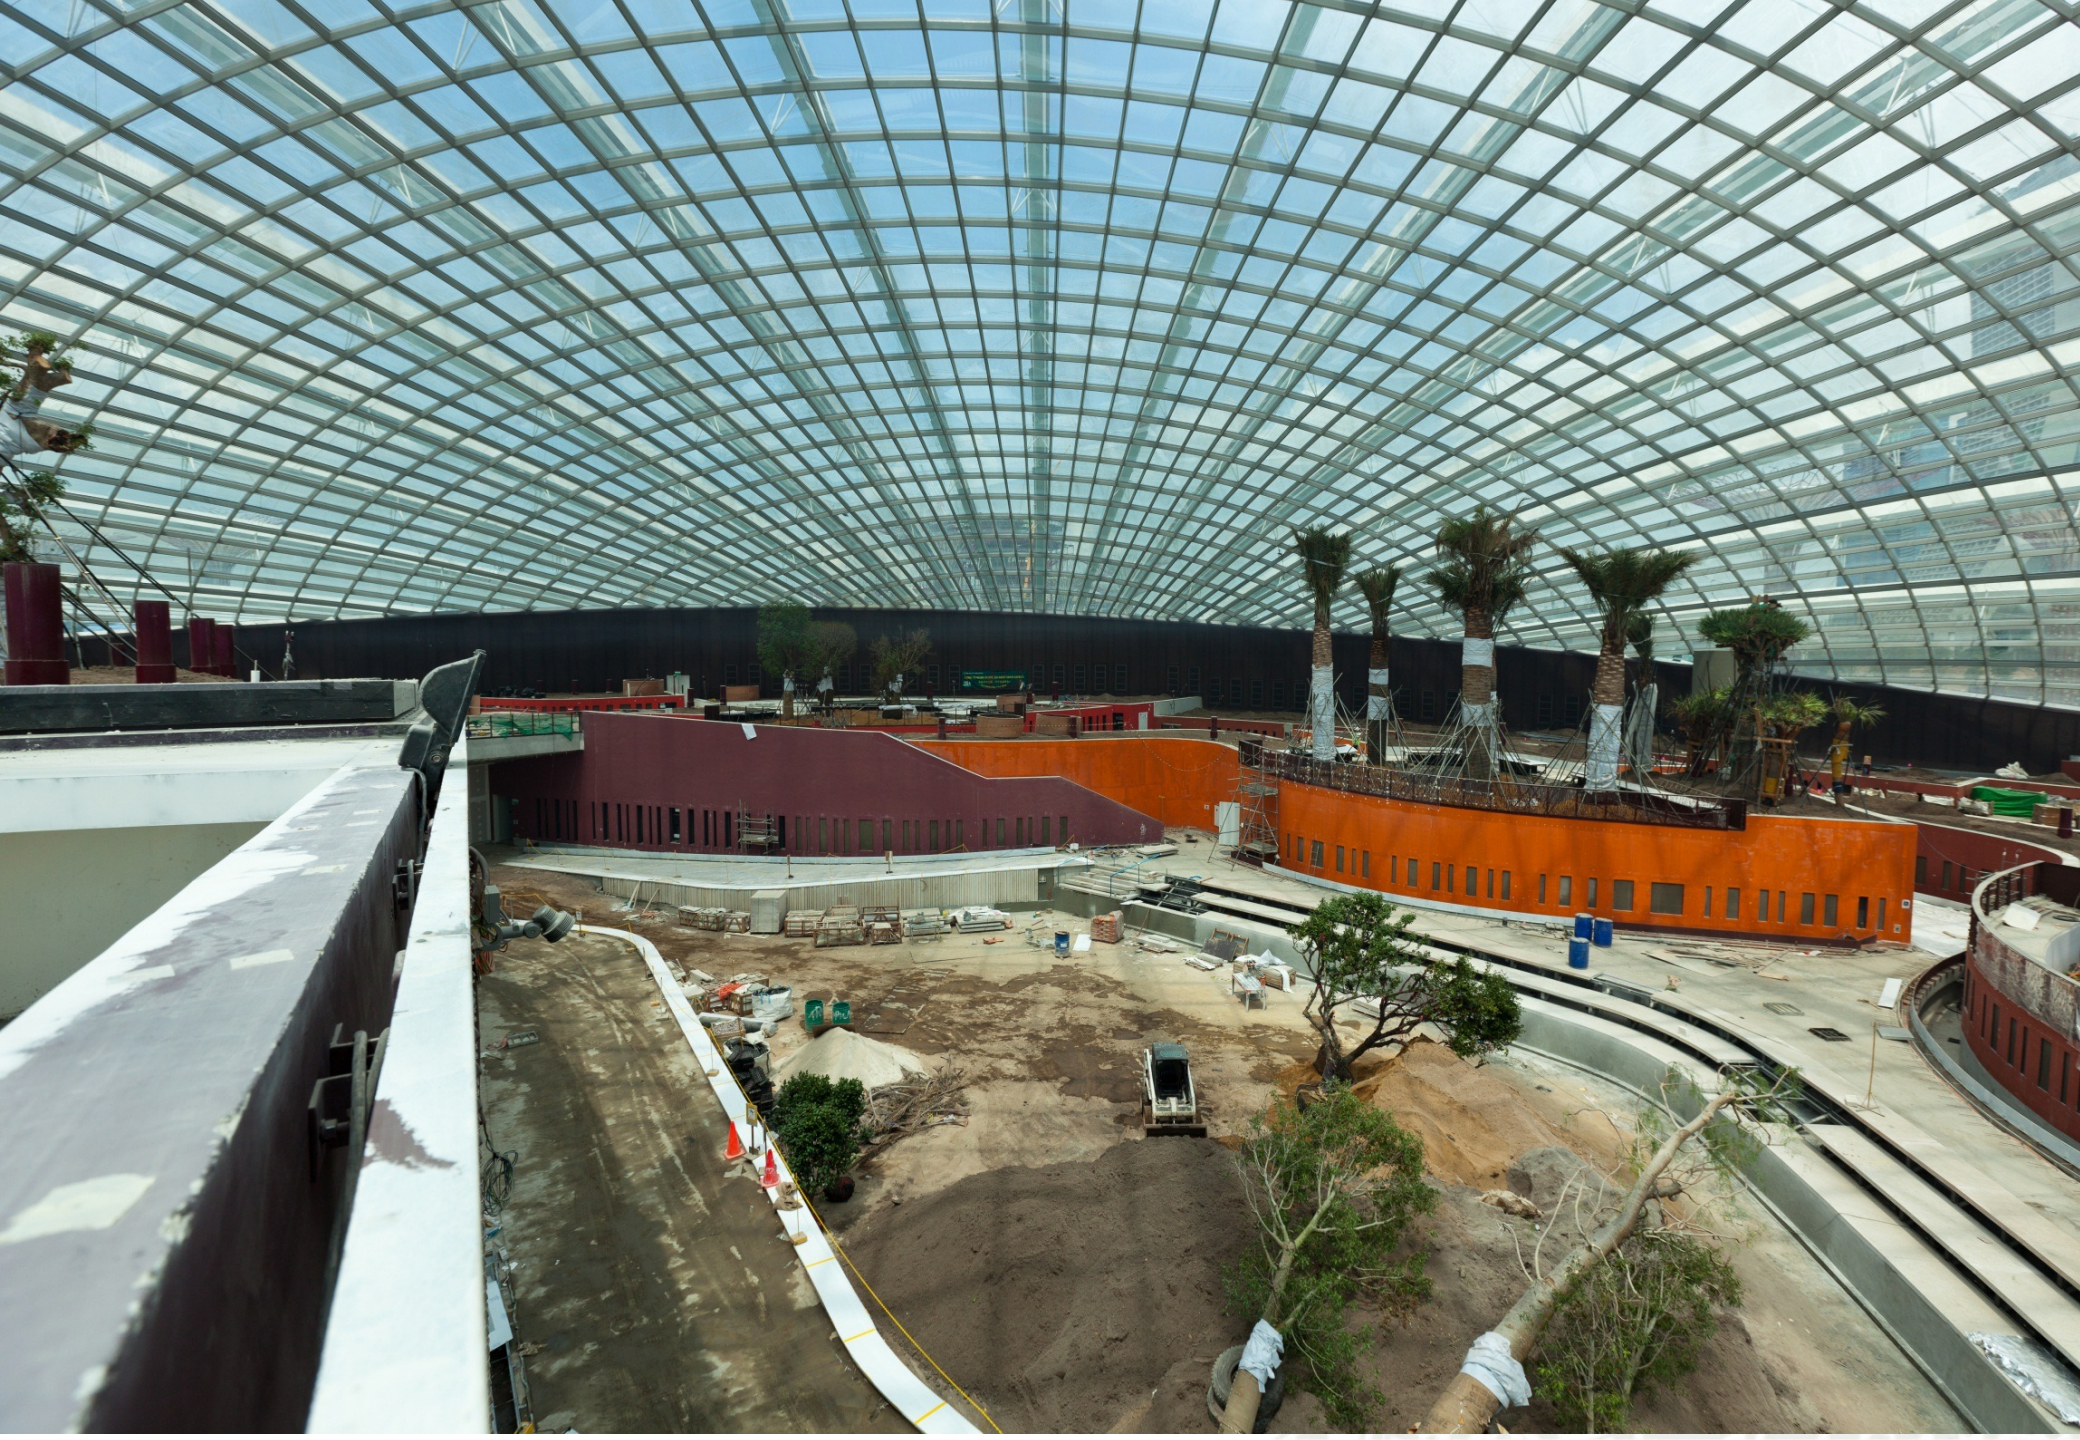

A purple wall with a green leaf pattern and a paved ground in front of it. The wall features large white and red text. The ground is paved with light-colored rectangular tiles. In the background, there are various tropical trees, including palm trees, under a clear blue sky.

23

The Baobabs

The Baobabs

PLEASE DO NOT STEP
INTO THE PLANTER BEDS

University of the Bay
Scientific Name
Aloe polyphylla
Common Name
Viral Aloe
tesocho
Family Name
Asphodelaceae

40
Lush tropical
garden
display
featuring
a variety of
plants and
sculptures
inspired by
the tropics.