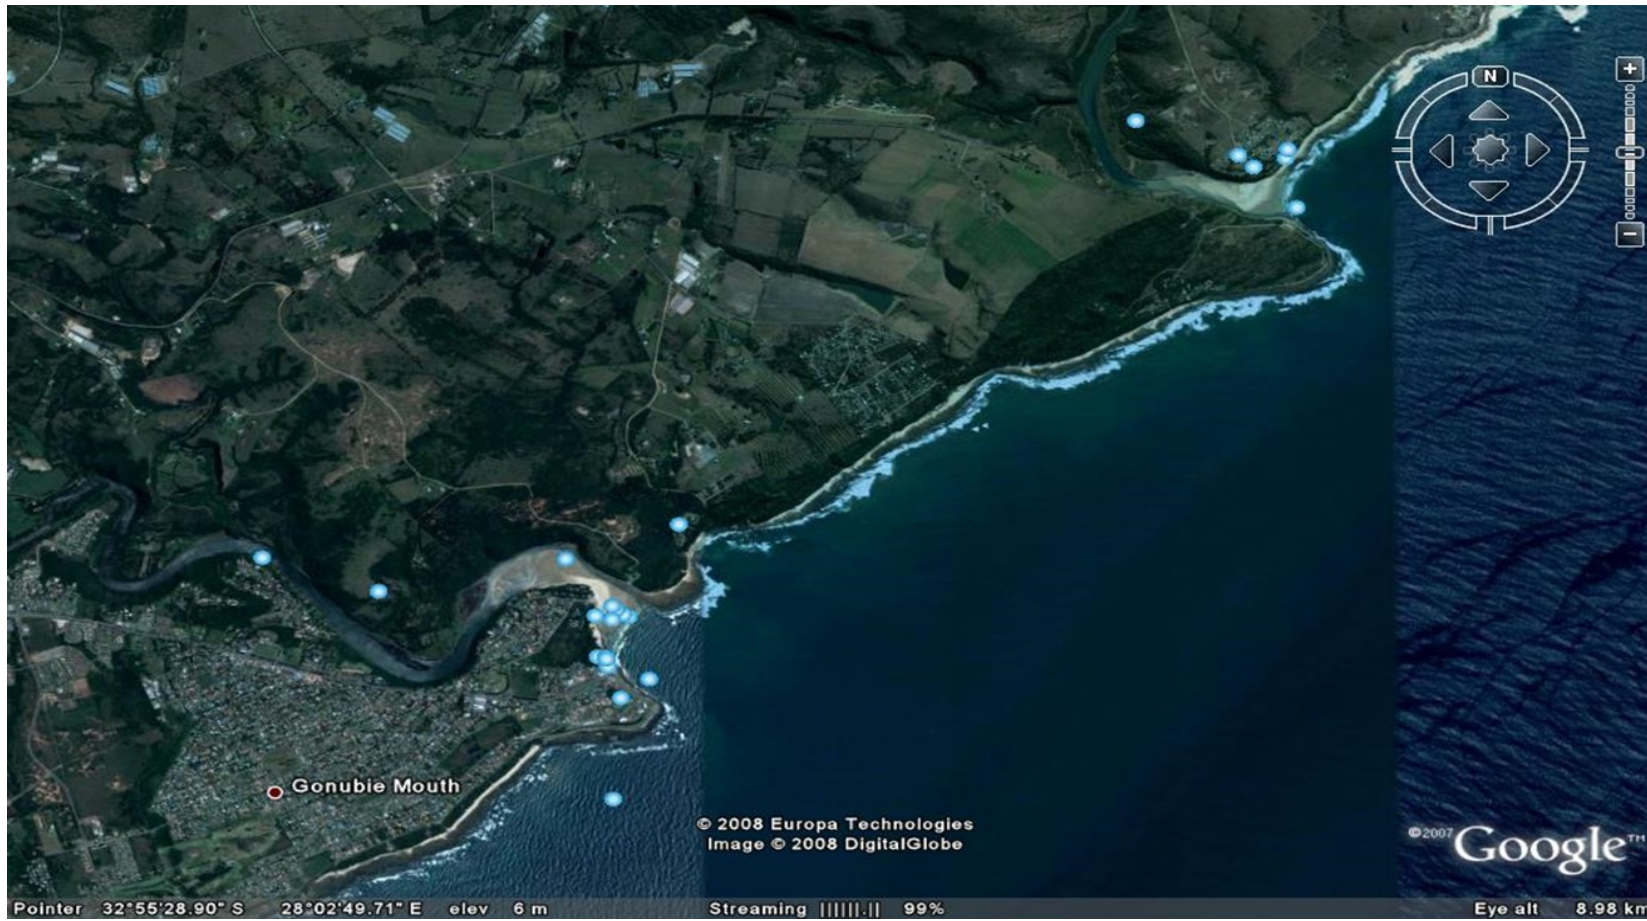

KWELERA NATIONAL BOTANICAL GARDENS