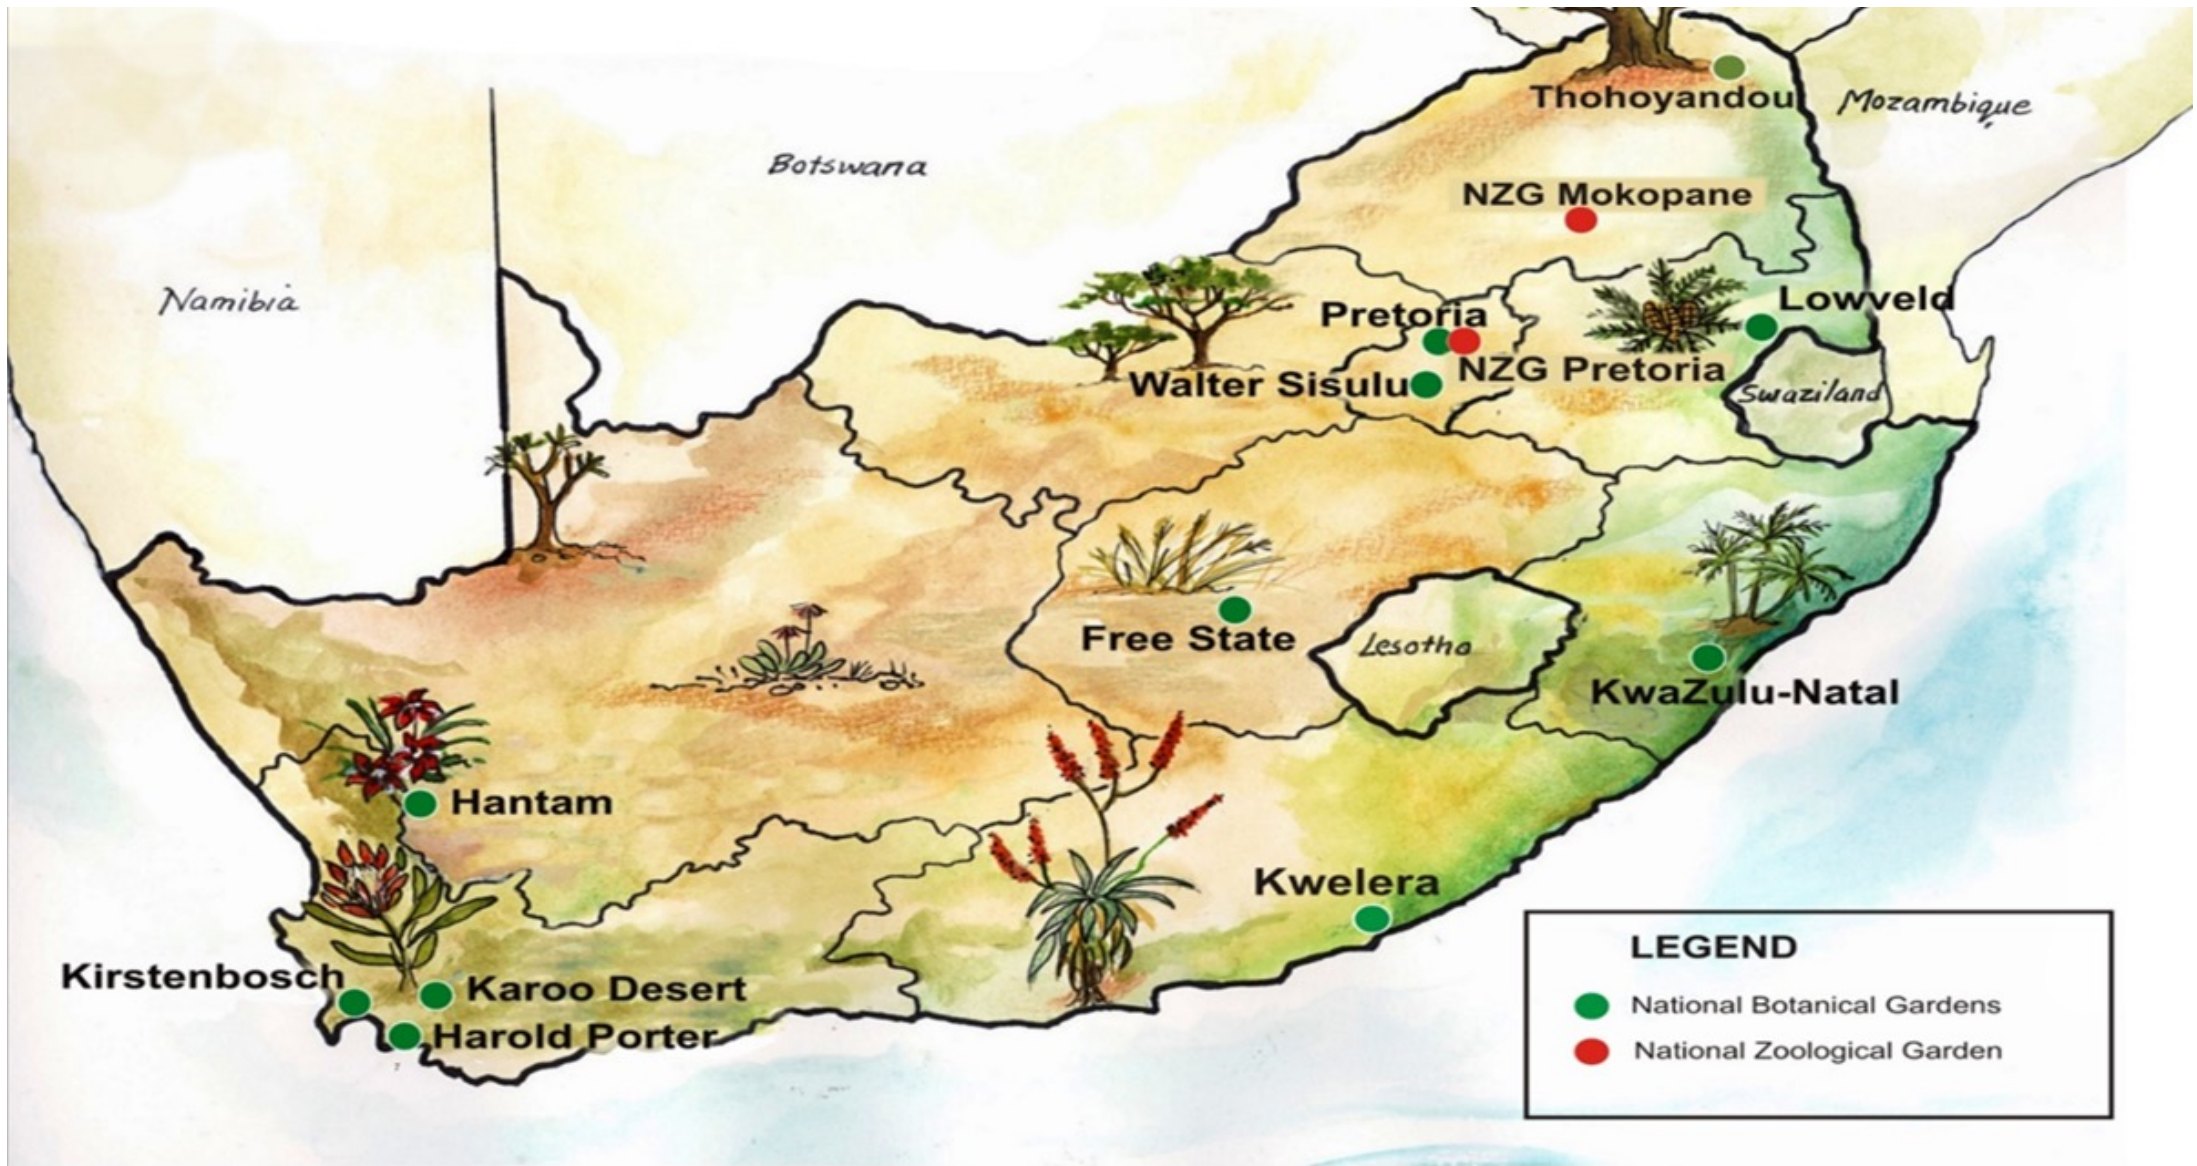

**SANBI**

Biodiversity for Life

South African National Biodiversity Institute

## **KWELERA**

National Botanical Garden

- SANBI has a network of 11 Botanic garden in the country
- Kwelera is SANBI's 10<sup>th</sup> National Botanic Garden
- It is 20km North of East London in the Buffalo City Municipality in EC.
- It extends from the Kwelera estuary to Gonubie estuary in the wild coast.
- Launched in September 2014 and opened in 2015 August.
- The total area is 170 ha of land 160 which a pristine and 10 ha will be the cultivated area.
- 160 ha land portion now co-managed by SANBI and ECPTA
- Representative of coastal dune forest, coastal grassland, Albany Thicket
- There are two villages that are nestled in our garden Sunrise On Sea and Kwelera Village

# KWELERA NATIONAL BOTANICAL GARDENS

**KWELERA**  
National Botanical Garden