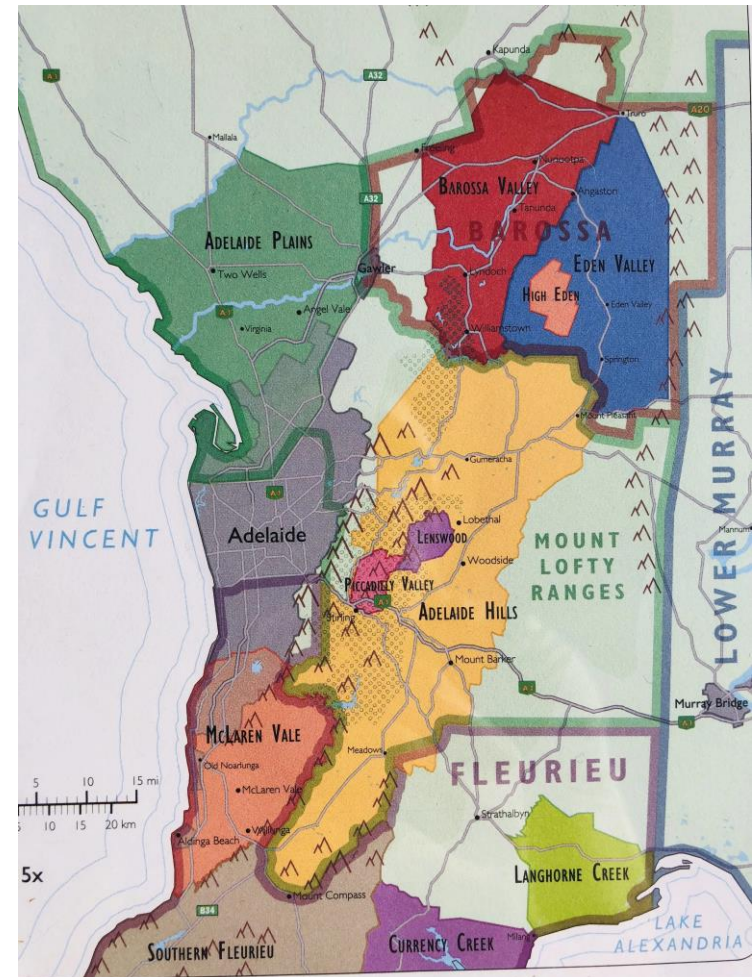

OFFICIAL

OFFICIAL

Eat, Pray, Wear Gloves:
One Woman's Horticultural Journey from
Australia to the Holy Land and the Eastern
Mediterranean.

Stephanie Hastie

Adelaide

Adelaide

Climate	Mediterranean
Elevation above sea level (metres)	Adelaide – average of 50 Mouny Lofty Ranges – max of 727
Average annual rainfall (mm)	Adelaide – 427 Mouny Lofty Ranges – 852
Average maximum temperature in summer	Adelaide – 35°C Mouny Lofty Ranges - usually 6 degrees cooler than Adelaide
Average maximum temperature in winter	15°C
Average annual relative humidity (%)	45.8% (ranges from 31% in January to 64% in June).
Size (km²)	3,258
Population	1,300,000

Adelaide Coastline

Allocasuarina verticillata

Adelaide Plains

Santalum acuminatum

Adelaide Hills

Arthropodium strictum

Adelaide Botanic Gardens

Adelaide Botanic Gardens

Mount Lofty Botanic Gardens

Wittunga Botanic Gardens

Currency Creek Arboretum

Eucalypts

	Eucalyptus	Corymbia	Angophora
Adult Leaves	Alternate	Alternate	Opposite
Flower buds	Operculum	Operculum	No Operculum Sepals & Petals
Inflorescence	Various	Corymb	Corymb